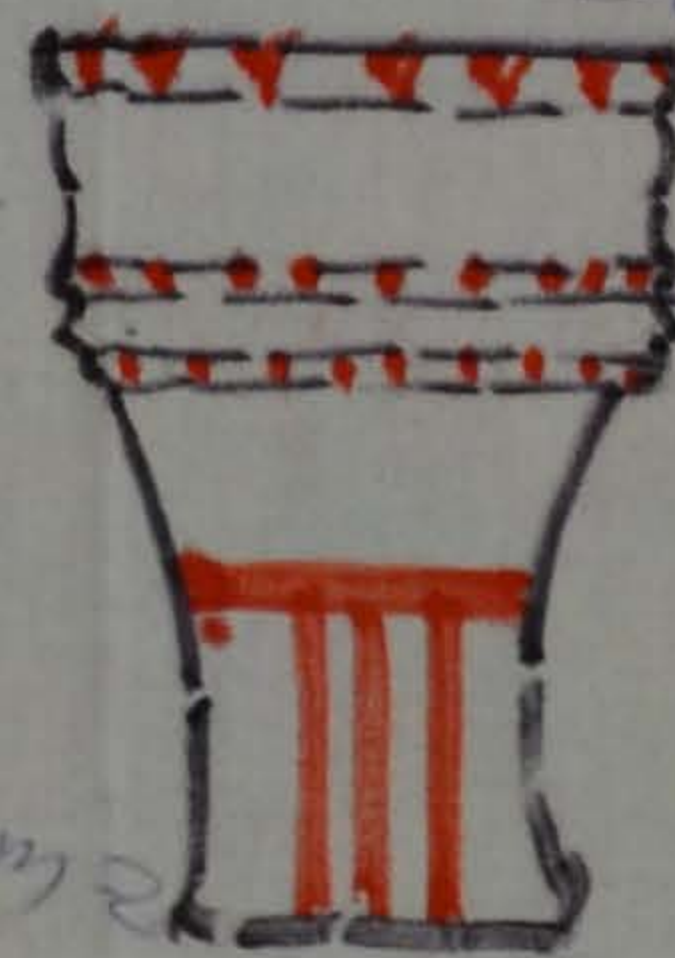

XXXIX.

MEDZINÁRODNÁ KONFERENCIA
ARCHEOLÓGIE STREDOVEKU

TEPLÝ VRCH

24.-28. 9. 2007

Handwritten signatures and names in various colors (black, red, blue) scattered around the central text and drawing. Some legible names include: Gabriel Kral, Jozef Hlavac, Stanica, Radek, Tadeusz Grabarczyk, Peter Pucel, M. Samuel, and others. There are also some small drawings and symbols interspersed with the text.